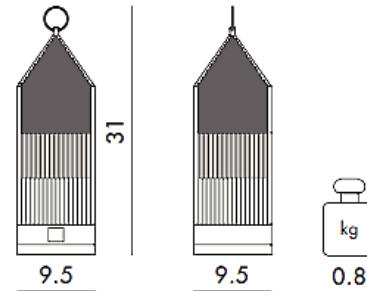

Lantern

Lantern is an original portable LED, transparent, “chargeable”, injection moulded lamp that charges by placing it onto a charging base. The light is projected by a graphic effect of the design.

Brand: **KARTELL**
Item type: Table Lamp
Item code: 9335/RO
Designer: Fabio Novembre
Color: Red
Dimension: 9.5 x 9.5 x 31 cm

Please click the link for more option and finishes:

https://www.kartell.com/IT/it/illuminazione/lantern/09335?variantName=x_colorVariant&variantValue=RO